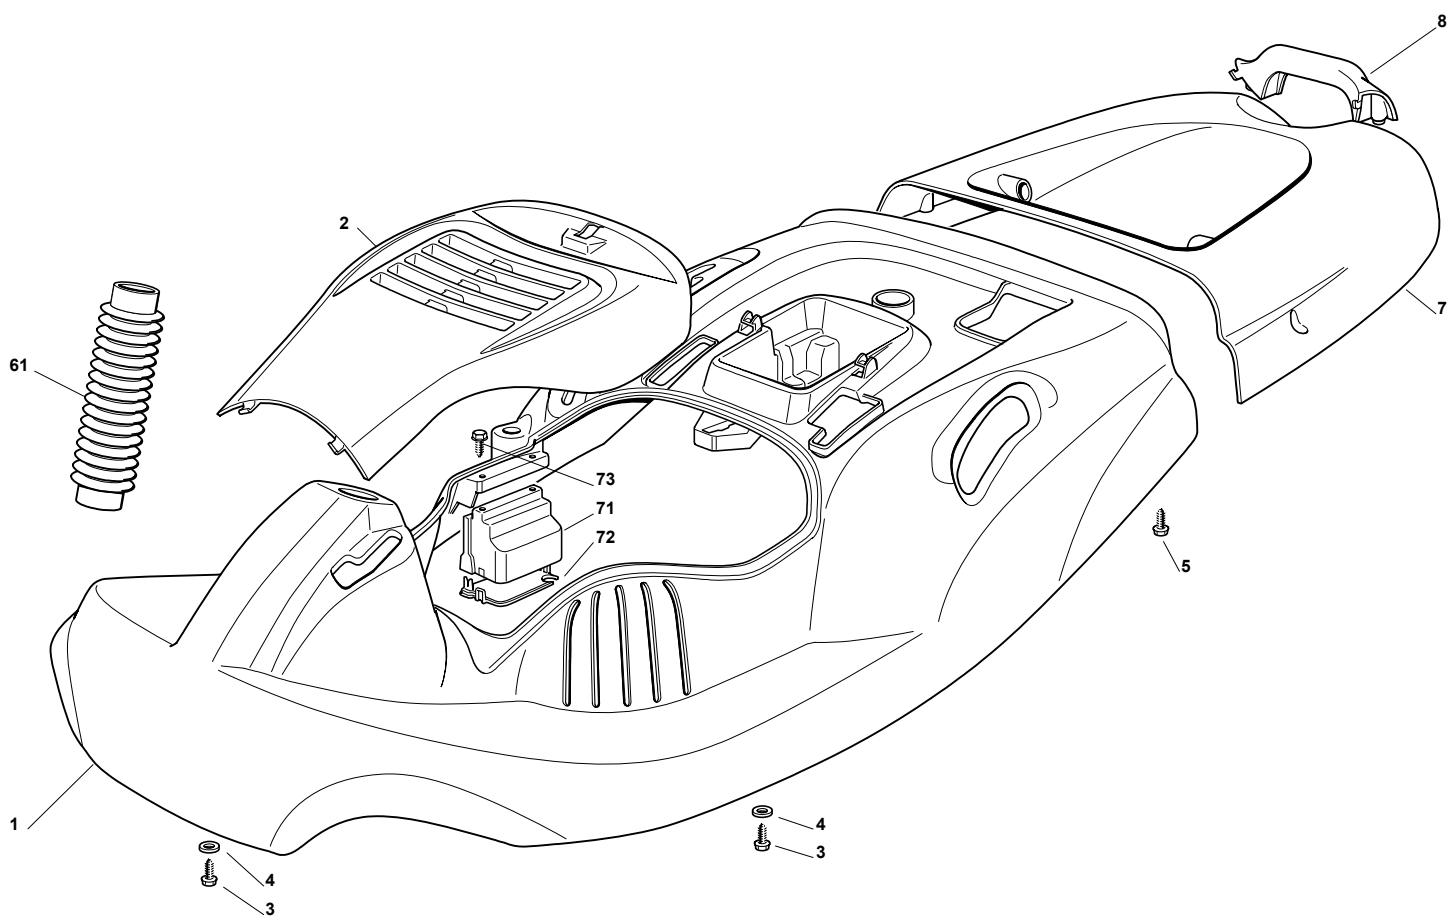

GARDEN COMPACT EV

GARDEN COMPACT EV

Pos. Fig.	Antal Quantity	Art No Part No	Benämning	Description	Anmärkning Notes
1	1	27110371/0	Kåpa	Wheels Cover Yellow	
2	1	27110409/0	Kåpa	Engine Cover Grey	
3	4	12735410/0	Skruv	Screw	
4	4	12523040/0	Bricka	Washer	
5	2	12735402/0	Skruv	Screw	
7	1	27110373/0	Kåpa	Grass-Catcher Cover, Yellow	
8	1	27394000/0	Handtag	Handle	
61	1	27600114/1	Skydd	Guard	
71	1	27600119/0	Skydd-Röd	Guard	
72	1	27600118/0	Skydd-Röd	Guard	
73	2	12727810/0	Skruv	Screw