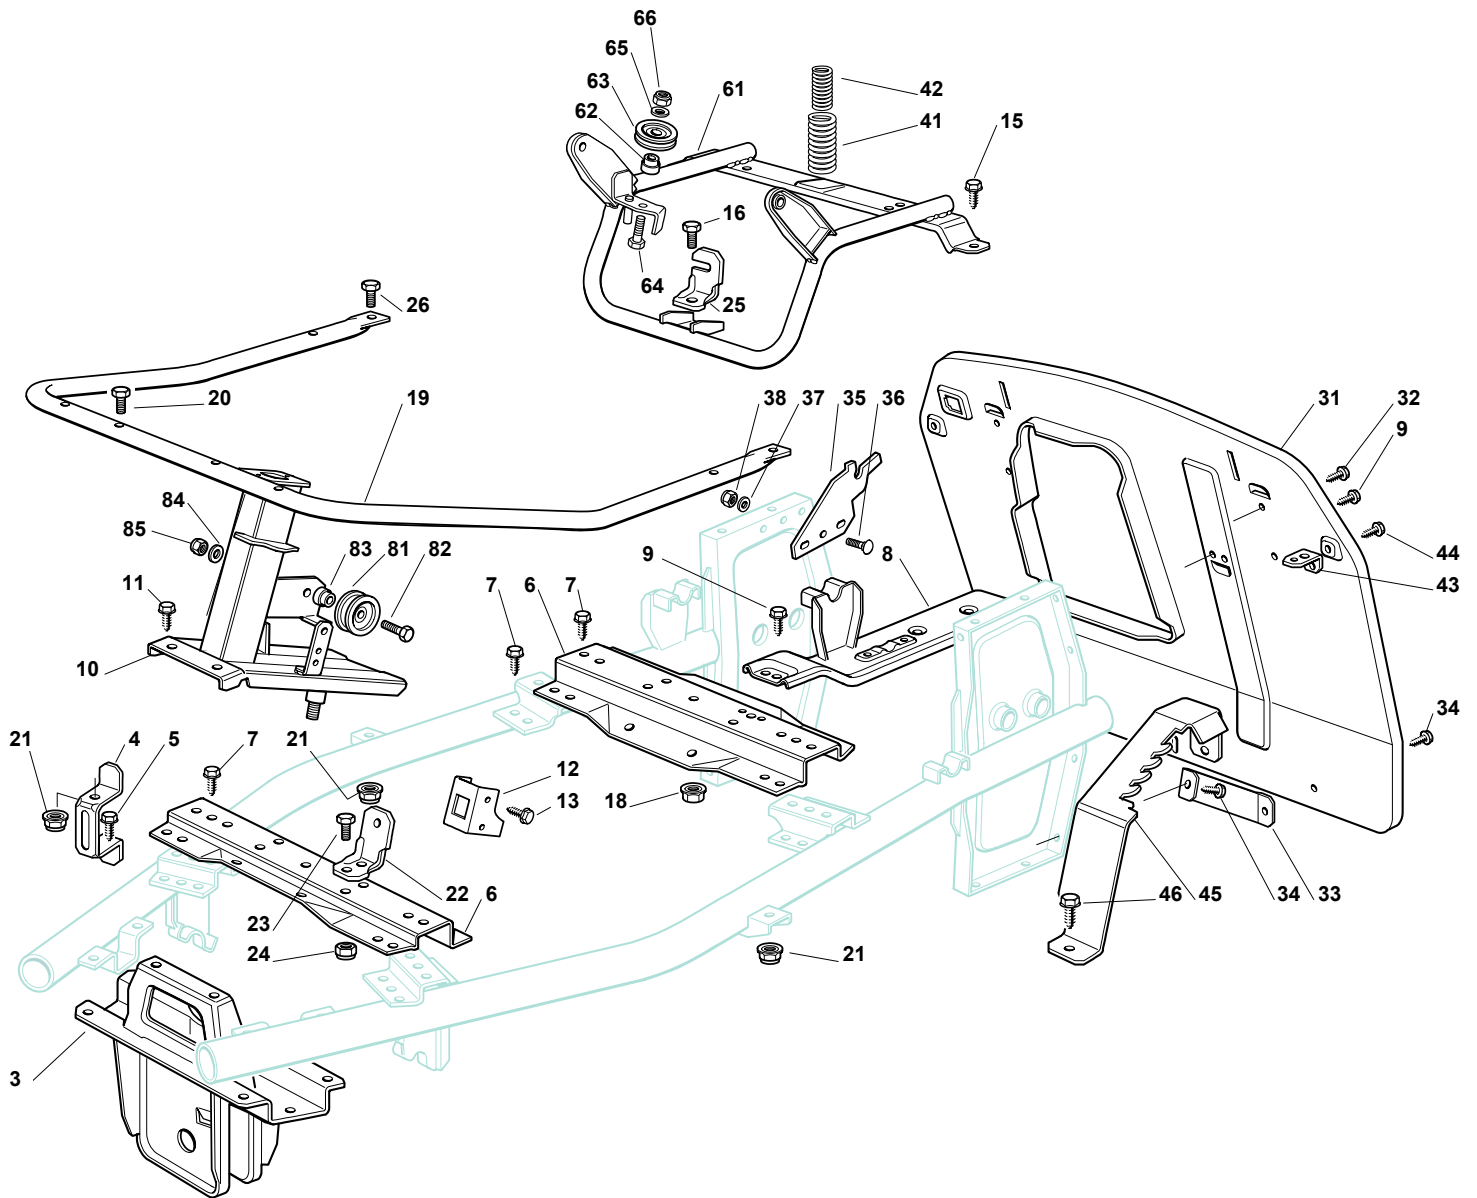

GARDEN COMPACT EV

GARDEN COMPACT EV

Pos. Fig.	Antal Quantity	Art No Part No	Benämning	Description	Anmärkning Notes
3	1	84783015/1	Stöd	Support	
4	2	27772121/0	Fäste	Clamp	
5	6	12735121/0	Skruv	Screw	
6	2	27650115/1	Trådbygel	Stiffening	
7	10	12735121/0	Skruv	Screw	
8	1	84650105/0	Reduktion	Stiffening	
9	4	12735121/0	Skruv	Screw	
10	1	384783055/0	Support	Support	
11	6	12735121/0	Skruv	Screw	
12	1	27772095/0	Klämma	Support	
13	2	12735105/0	Skruv	Screw	
15	2	12735121/0	Skruv	Screw	
16	1	12793701/0	Skruv	Screw	
18	1	12293201/0	Mutter	Nut	
19	1	27869057/0	Support	Support	
20	2	12792099/0	Skruv	Screw	
21	4	12154510/0	Mutter	Nut	
22	1	27773077/0	Fästvinkel	Angle Bracket	
23	1	12791011/0	Skruv	Screw	
24	1	12154510/0	Mutter	Nut	
25	1	27753081/0	Fästvinkel	Angle Bracket	
26	2	12791500/0	Skruv	Screw	
31	1	84545061/0	Platta	Rear Plate	
32	4	12735121/0	Skruv	Screw	
33	2	27650111/0	Reduktion	Stiffening	
34	4	12735121/0	Skruv	Screw	
35	2	27772131/0	Fäste	Clamp	
36	2	12818690/0	Skruv	Screw	
37	2	12521350/0	Bricka	Washer	
38	2	12155000/0	Mutter	Nut	
41	1	27430567/0	Fjäder	Spring	
42	1	27430569/1	Fjäder	Spring	
43	2	27753073/0	Fästvinkel	Angle Bracket	
44	2	12729600/0	Skruv	Screw	
45	1	27734059/0	Sector	Rack	
46	2	12735121/0	Skruv	Screw	
61	1	384801141/0	Seat Support	Support	
62	1	22170910/0	Stift	Pin	
63	1	81003375/1	Stödhjul	Wheel (B&S)	
64	1	12691200/0	Skruv	Right Screw	
65	1	12523060/0	Bricka	Washer	
66	1	12155000/0	Mutter	Nut	
81	1	81003375/1	Stödhjul	Wheel (B&S)	
82	1	12691200/0	Skruv	Right Screw	
83	1	22170910/0	Stift	Pin	
84	1	12523060/0	Bricka	Washer	
85	1	12155000/0	Mutter	Nut